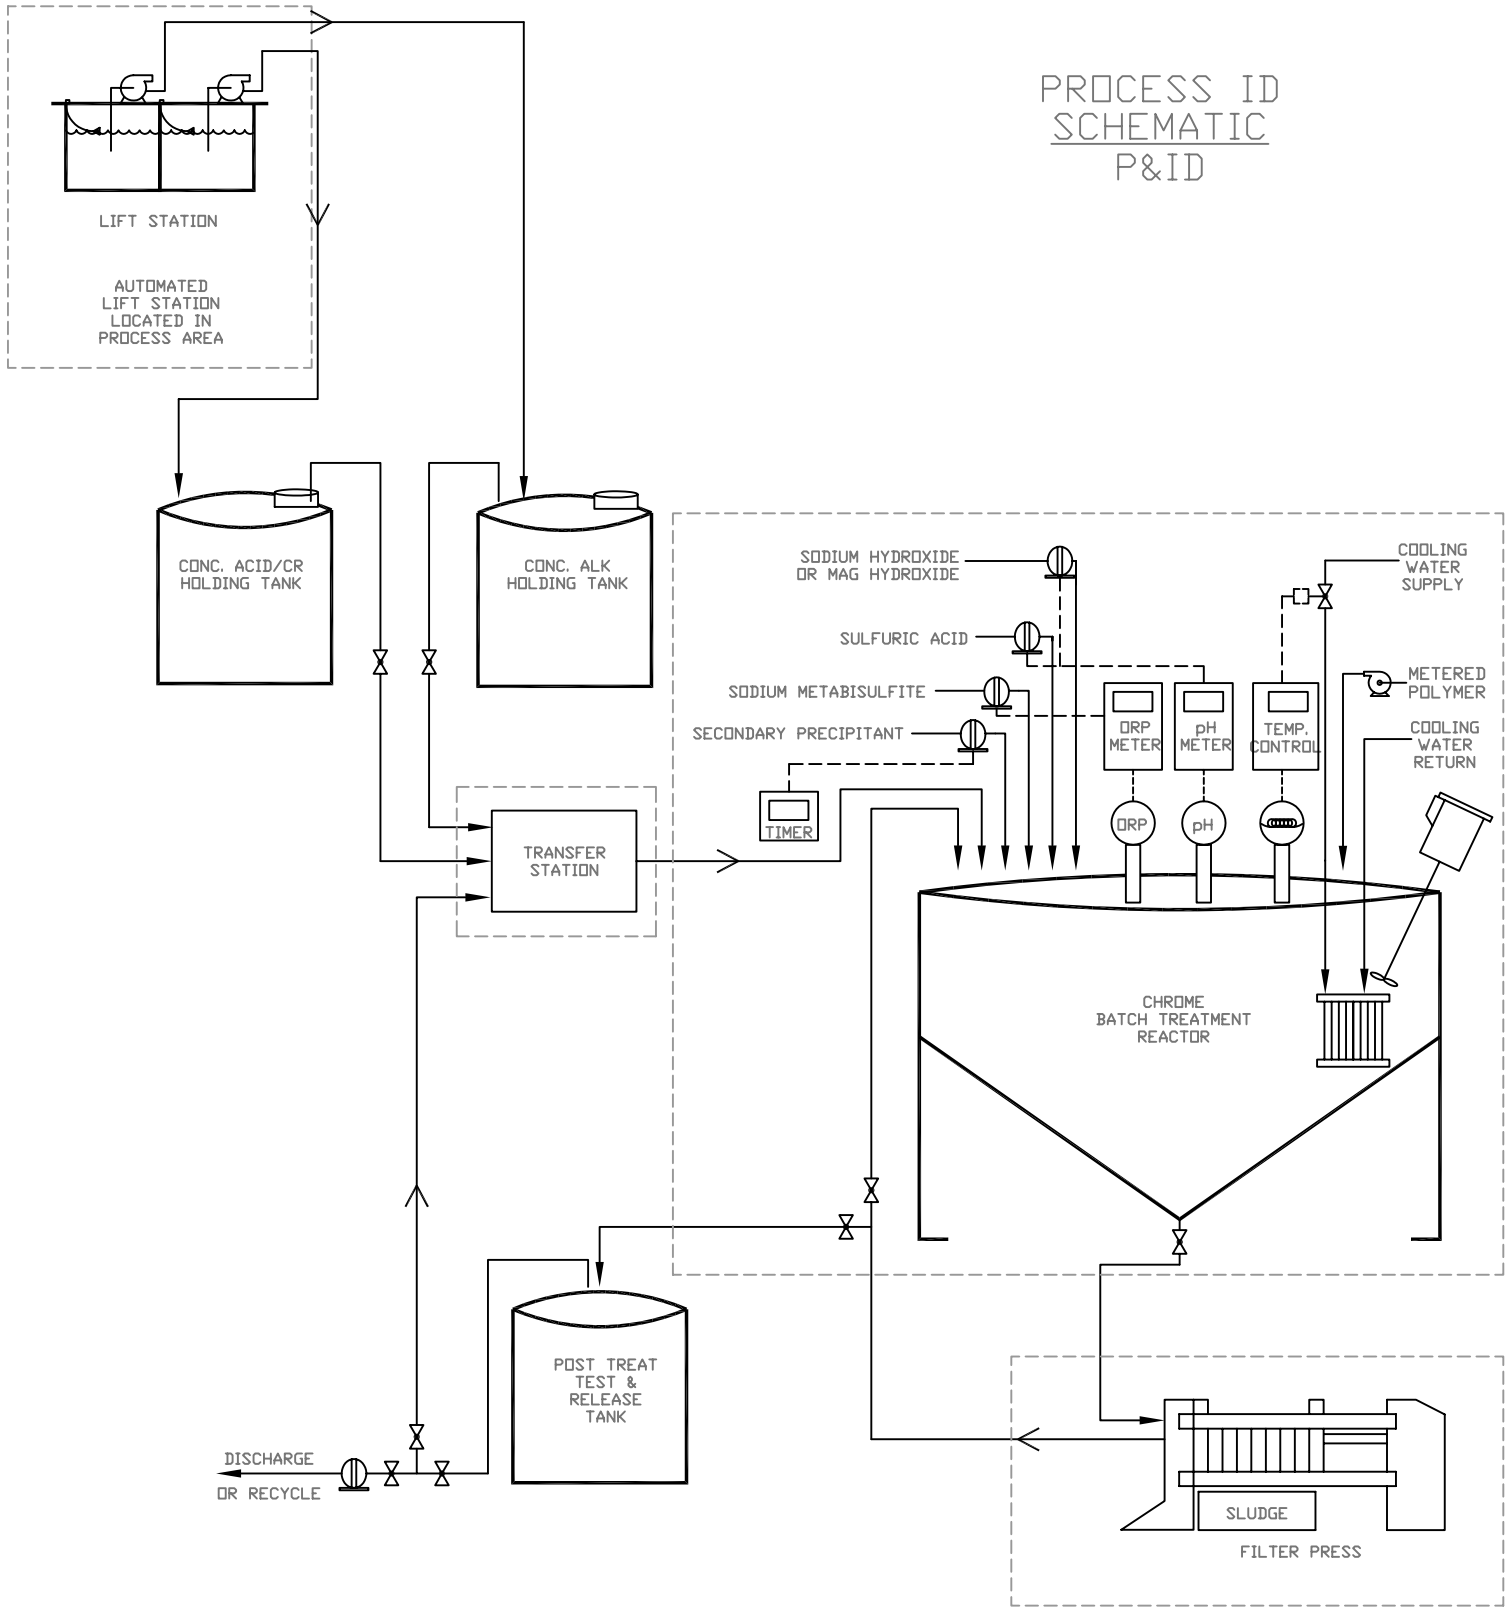

PROCESS ID  
SCHEMATIC  
P&ID

CHROME REDUCTION  
BATCH TREATMENT

FOR CONCEPTUAL  
PURPOSES ONLY

[www.ipecglobal.com](http://www.ipecglobal.com)